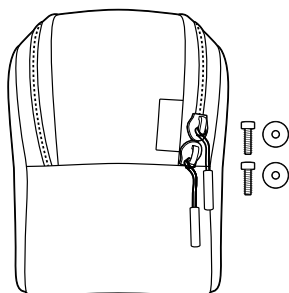

What's Included

- RidePouch x 1
- M5 x 16 mm Screw x 2
- M5 x15 Washer x 2

Installation

Tools required (not included)

- 4 mm Allen Wrench

⚠ Check to ensure accessories have been correctly installed and securely fastened before riding.