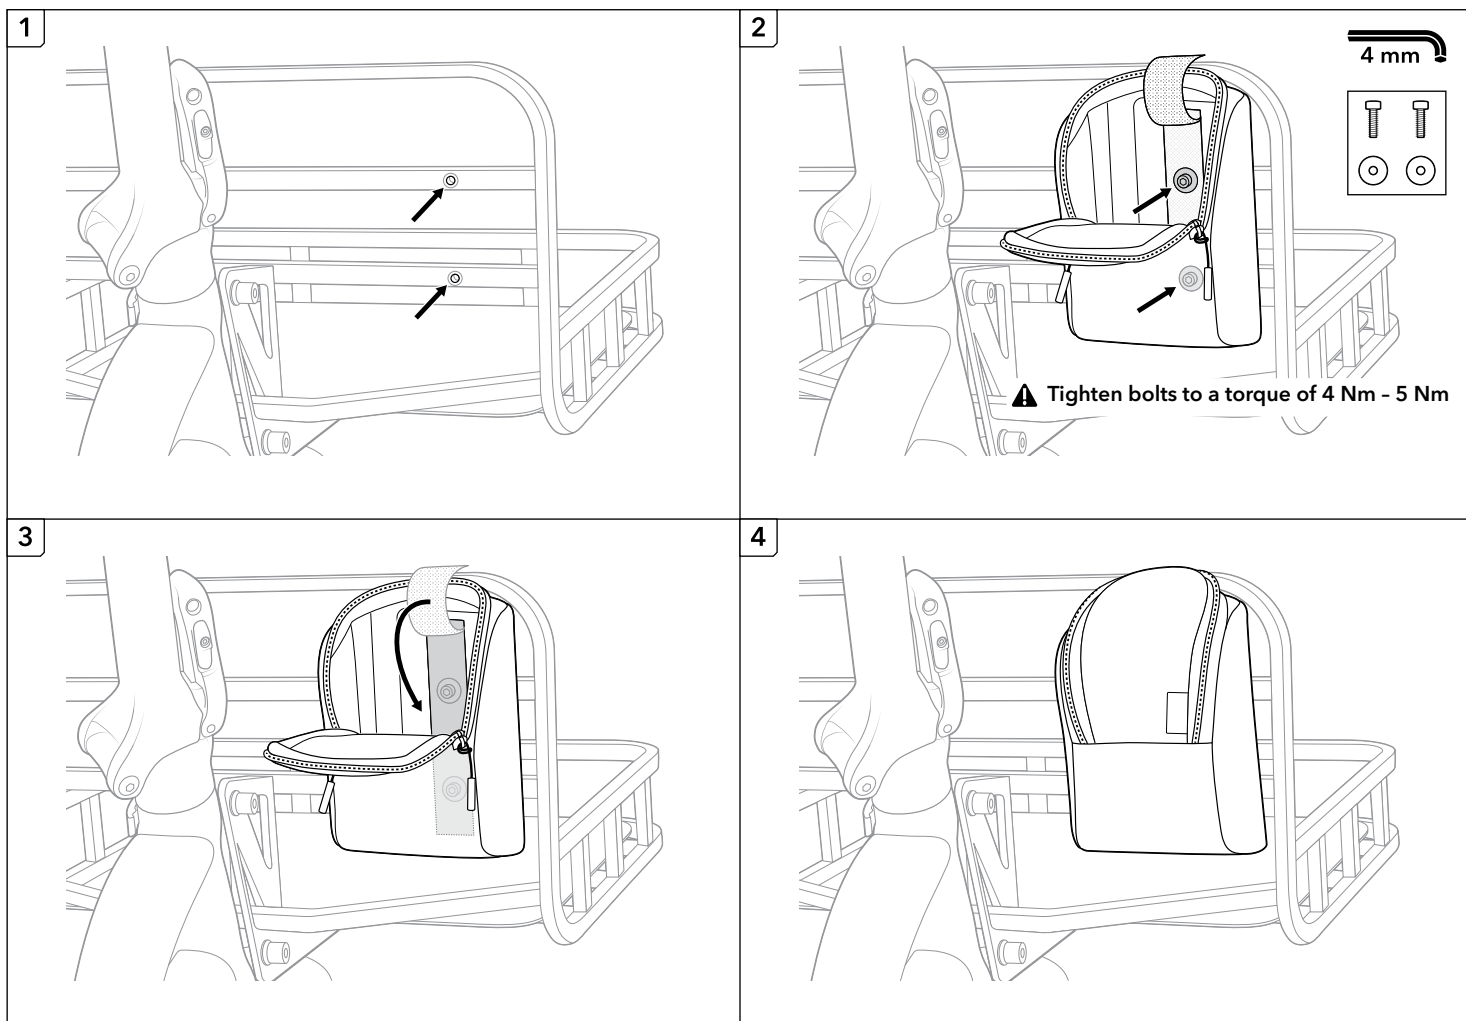

What's Included

- RidePouch x 1
- M5 x 16 mm Screw x 2
- M5 x15 Washer x 2

Installation

Tools required (not included)

- 4 mm Allen Wrench

⚠ Check to ensure accessories have been correctly installed and securely fastened before riding.