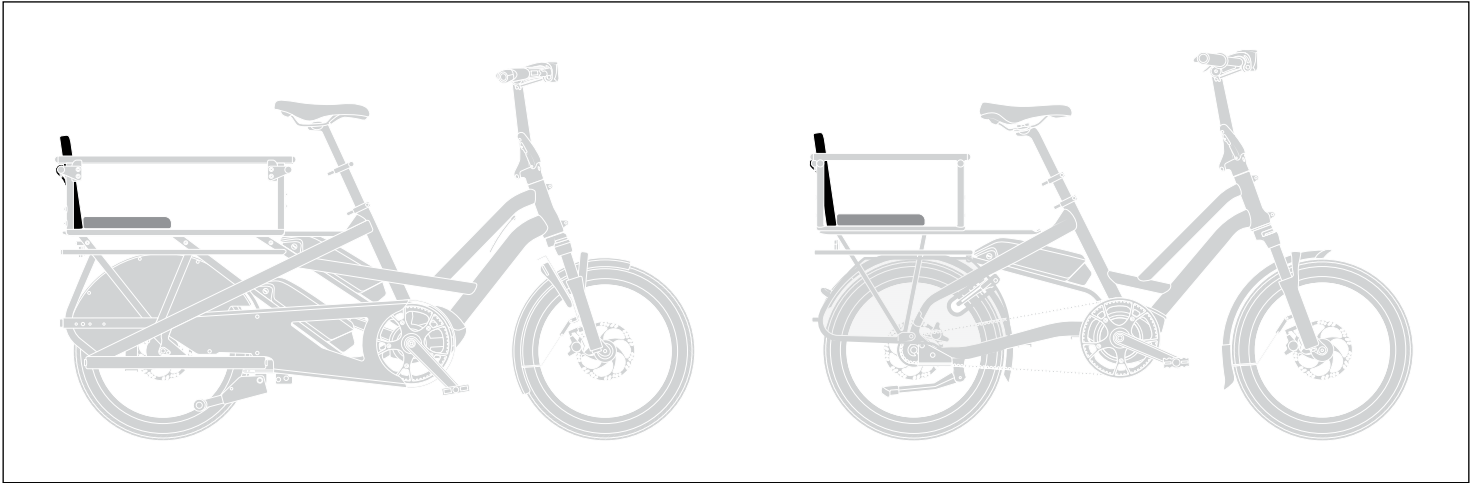

Visit <https://www.ternbicycles.com/en/support> to download the latest manual.

LIMITED PRODUCT WARRANTY INFORMATION: This Product comes with a ONE (1) YEAR Limited Warranty from the date of retail purchase by the original end-user. If a material or workmanship defect arises and a valid claim is received within the Warranty Period, this Product will be replaced. Mobility Holdings cannot be held liable for damages to personal property due to misuse or improper care and maintenance. This Product Warranty does not, under any circumstance, cover the replacement or cost of any third party product used with or connected to the Product.

Tern, the Tern Werd (logotype), the Tern Berd (device), GSD and Clubhouse used alone or in combination are trade names, trade devices or registered trademarks of Mobility Holdings, Ltd.

© 2023. Tern is a trademark of Mobility Holdings, Ltd. All Rights Reserved.

@ternbicycles

[ternbicycles.com](https://www.ternbicycles.com)