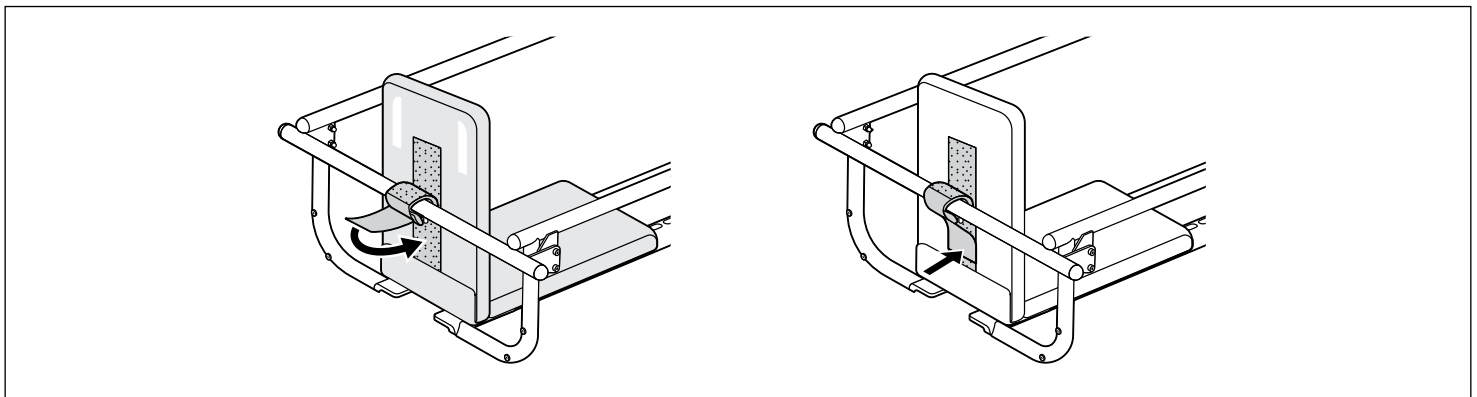

Align velcro and press firmly.