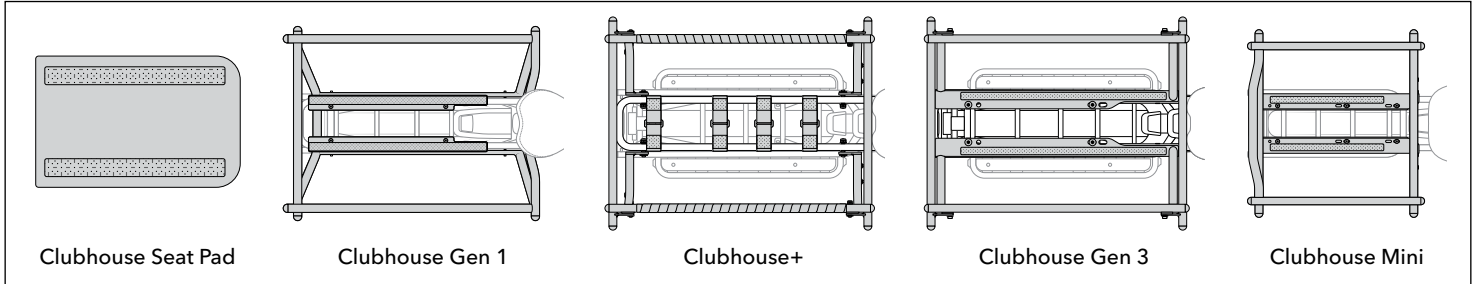

What's Included

- Clubhouse Backrest
- Backrest Hinge
- Fastening Strap, 50 x 185 mm

⚠ Attention

- Keep Backrest away from sharp objects.
- Store Backrest away from direct sunlight when not in use to extend its lifespan.

Installation

⚠ Clubhouse Seat Pad and either Clubhouse, Clubhouse+, or Clubhouse Mini are required for Backrest installation.

Position Fastening Strap on center of Rear Bar.

Join Clubhouse Backrest and Seat Pad with Backrest Hinge.