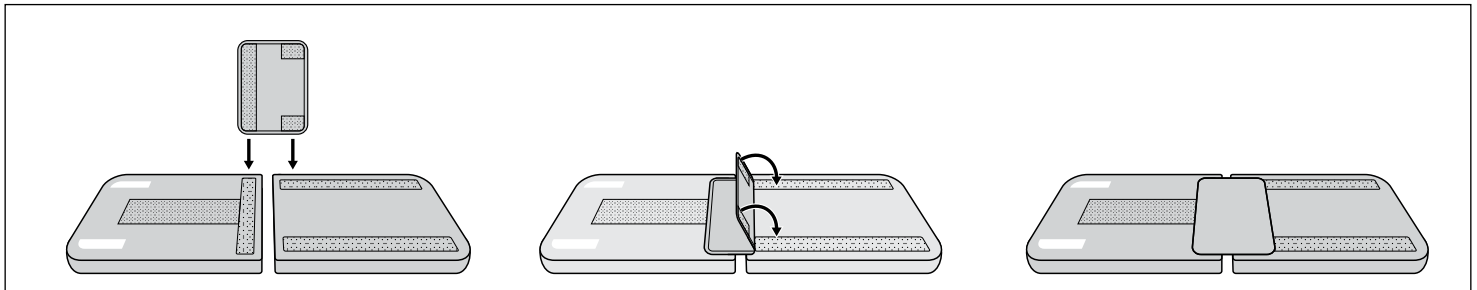

What's Included

- Clubhouse Backrest
- Backrest Hinge
- Fastening Strap, 50 x 185 mm

⚠ Attention

- Keep Backrest away from sharp objects.
- Store Backrest away from direct sunlight when not in use to extend its lifespan.

Installation

⚠ Clubhouse Seat Pad and either Clubhouse, Clubhouse+, or Clubhouse Mini are required for Backrest installation.

Position Fastening Strap on center of Rear Bar.

Join Clubhouse Backrest and Seat Pad with Backrest Hinge.