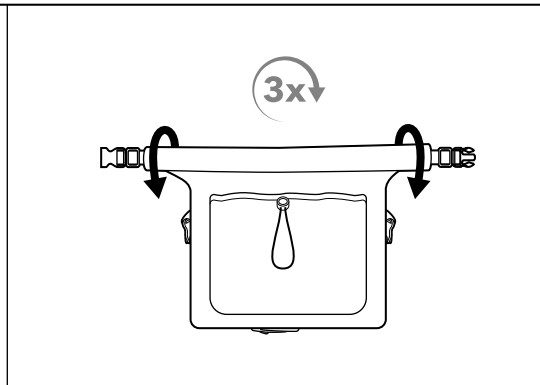

Dry Goods Bag™

Manual Version 02

Make sure you have the latest support resources!

Visit ternbicycles.com/support for:

SCAN

Before You Begin

The Dry Goods Bag comes with the KLIICKfix® Rackpack Adapter comprising one rib on each side. Depending on the width of your rear rack, you may need to trim off the ribs before installation.