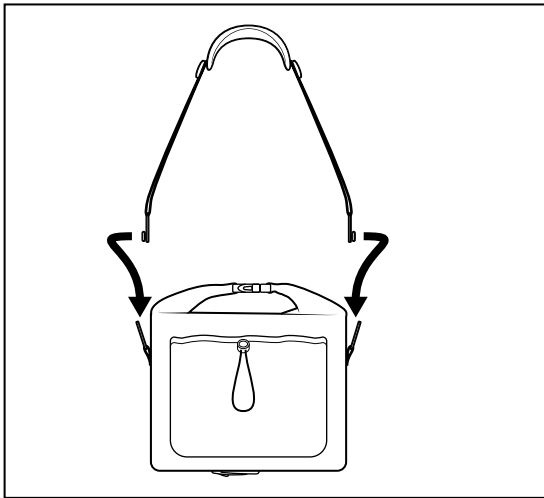

Dry Goods Bag™

Manual Version 02

Make sure you have the latest support resources!

Visit ternbicycles.com/support for:

SCAN

Before You Begin

The Dry Goods Bag comes with the KLIICKfix® Rackpack Adapter comprising one rib on each side. Depending on the width of your rear rack, you may need to trim off the ribs before installation.