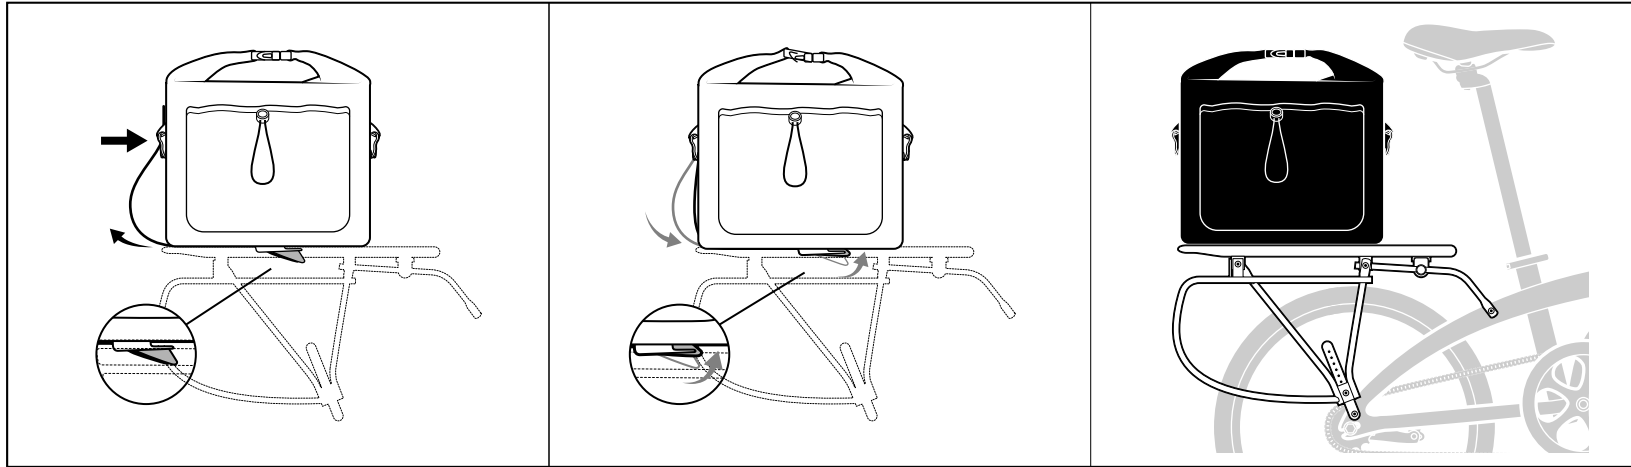

Dry Goods Bag™

Manual Version 02

Make sure you have the latest support resources!

Visit ternbicycles.com/support for:

SCAN

Before You Begin

The Dry Goods Bag comes with the KLIICKfix® Rackpack Adapter comprising one rib on each side. Depending on the width of your rear rack, you may need to trim off the ribs before installation.