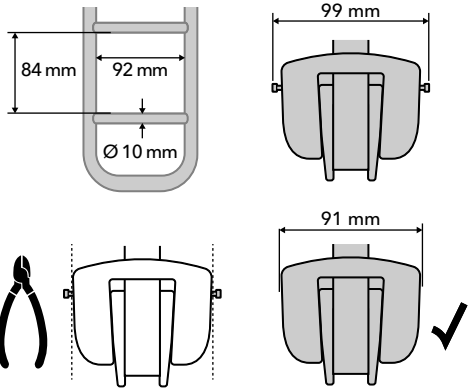

Dry Goods Bag™

Manual Version 02

Make sure you have the latest support resources!

Visit ternbicycles.com/support for:

SCAN

Before You Begin

The Dry Goods Bag comes with the KLIICKfix® Rackpack Adapter comprising one rib on each side. Depending on the width of your rear rack, you may need to trim off the ribs before installation.