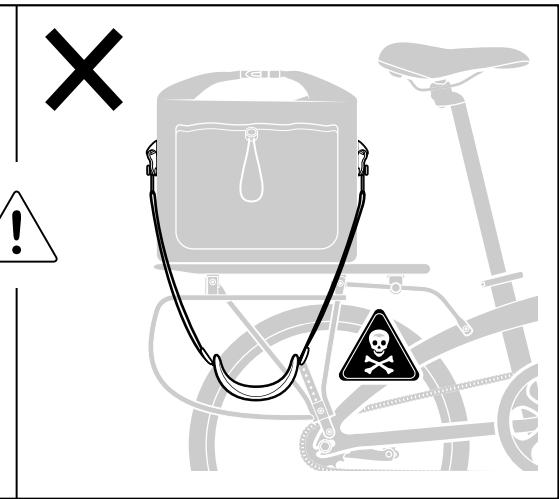

Dry Goods Bag™

Manual Version 02

Make sure you have the latest support resources!

Visit ternbicycles.com/support for:

SCAN

Before You Begin

The Dry Goods Bag comes with the KLIICKfix® Rackpack Adapter comprising one rib on each side. Depending on the width of your rear rack, you may need to trim off the ribs before installation.

Made in Taiwan

LIMITED PRODUCT WARRANTY INFORMATION: This Product comes with a ONE (1) YEAR Limited Warranty from the date of retail purchase by the original end-user. If a material or workmanship defect arises and a valid claim is received within the Warranty Period, this Product will be replaced. Mobility Holdings cannot be held liable for damages to personal property due to misuse or improper care and maintenance. This Product Warranty does not, under any circumstance, cover the replacement or cost of any third party product used with or connected to the Product. Trademarks are the property of their respective owners.