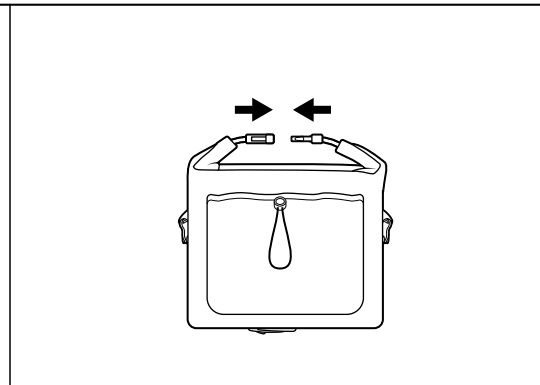

Dry Goods Bag™

Manual Version 02

Make sure you have the latest support resources!

Visit ternbicycles.com/support for:

SCAN

Before You Begin

The Dry Goods Bag comes with the KLIICKfix® Rackpack Adapter comprising one rib on each side. Depending on the width of your rear rack, you may need to trim off the ribs before installation.