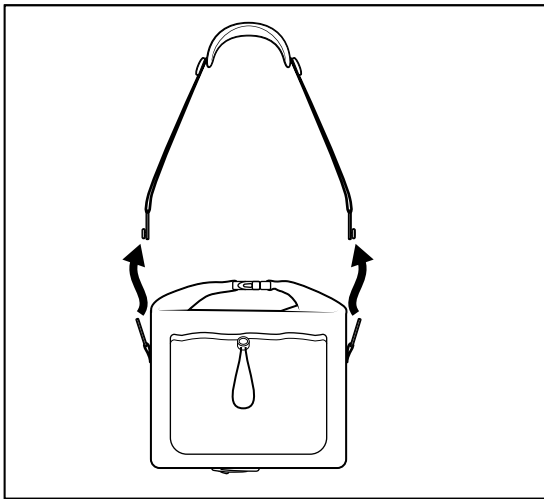

Dry Goods Bag™

Manual Version 02

Make sure you have the latest support resources!

Visit ternbicycles.com/support for:

SCAN

Before You Begin

The Dry Goods Bag comes with the KLIICKfix® Rackpack Adapter comprising one rib on each side. Depending on the width of your rear rack, you may need to trim off the ribs before installation.