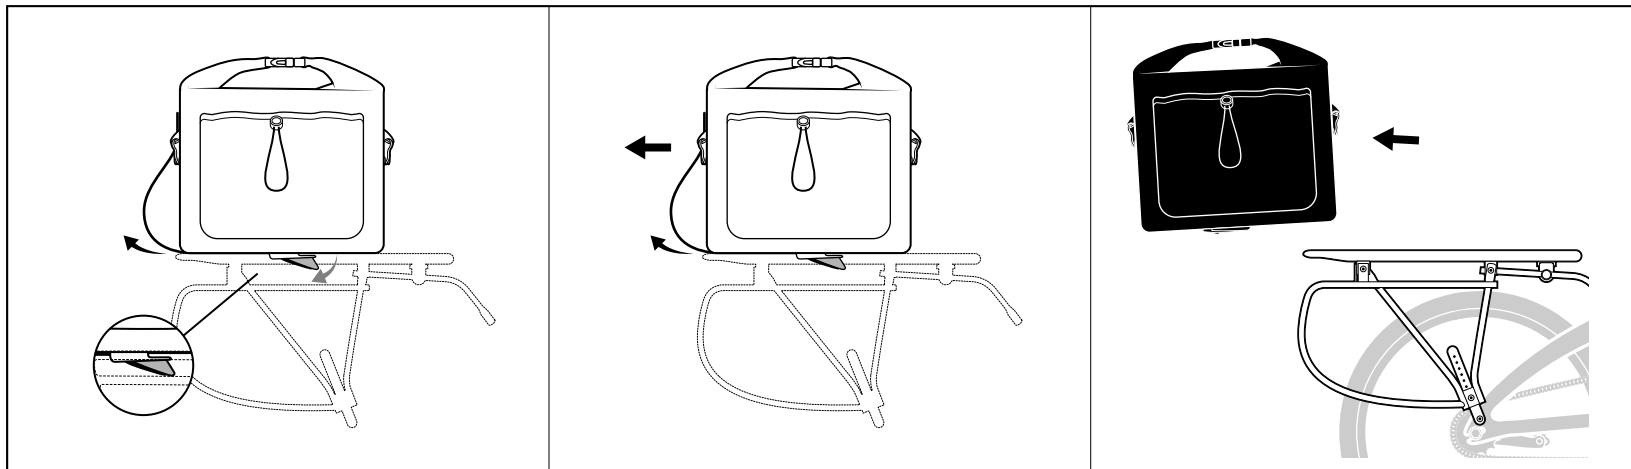

Dry Goods Bag™

Manual Version 02

Make sure you have the latest support resources!

Visit ternbicycles.com/support for:

SCAN

Before You Begin

The Dry Goods Bag comes with the KLIICKfix® Rackpack Adapter comprising one rib on each side. Depending on the width of your rear rack, you may need to trim off the ribs before installation.