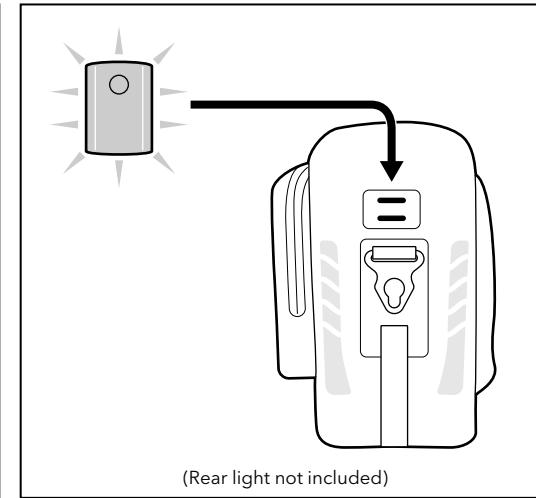

Dry Goods Bag™

Manual Version 02

Make sure you have the latest support resources!

Visit ternbicycles.com/support for:

SCAN

Before You Begin

The Dry Goods Bag comes with the KLIICKfix® Rackpack Adapter comprising one rib on each side. Depending on the width of your rear rack, you may need to trim off the ribs before installation.