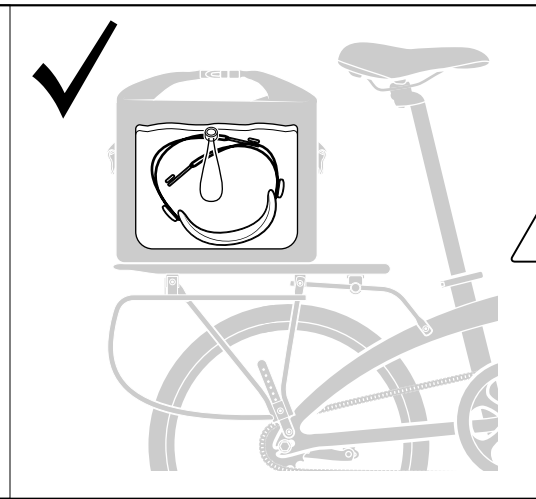

Dry Goods Bag™

Manual Version 02

Make sure you have the latest support resources!

Visit ternbicycles.com/support for:

SCAN

Before You Begin

The Dry Goods Bag comes with the KLIICKfix® Rackpack Adapter comprising one rib on each side. Depending on the width of your rear rack, you may need to trim off the ribs before installation.