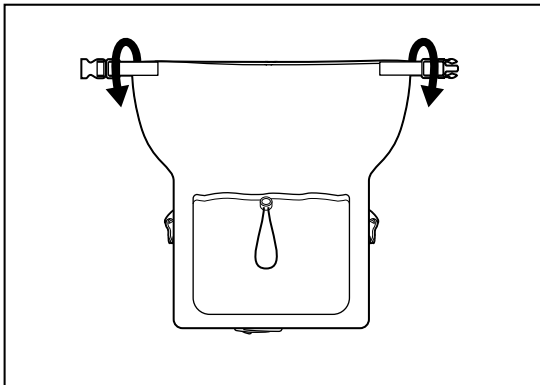

Dry Goods Bag™

Manual Version 02

Make sure you have the latest support resources!

Visit ternbicycles.com/support for:

SCAN

Before You Begin

The Dry Goods Bag comes with the KLIICKfix® Rackpack Adapter comprising one rib on each side. Depending on the width of your rear rack, you may need to trim off the ribs before installation.