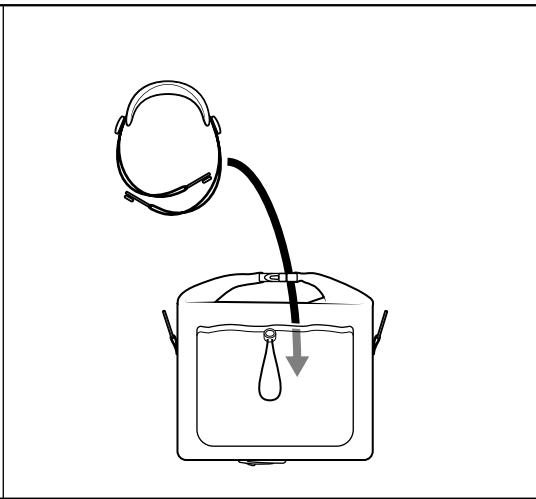

Dry Goods Bag™

Manual Version 02

Make sure you have the latest support resources!

Visit ternbicycles.com/support for:

SCAN

Before You Begin

The Dry Goods Bag comes with the KLIICKfix® Rackpack Adapter comprising one rib on each side. Depending on the width of your rear rack, you may need to trim off the ribs before installation.